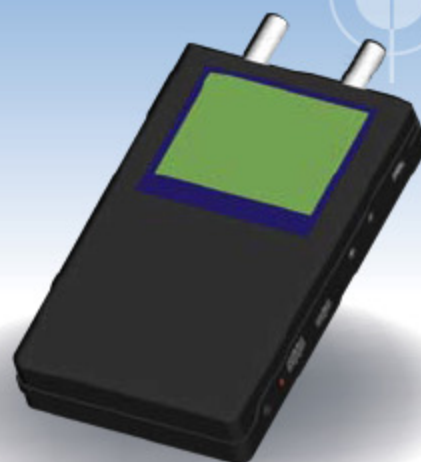

WCH-300X

RF AV Wireless Scanner and DVR

Counter-Surveillance Device

Feature

- * Ideal counter surveillance device to trace and position wireless camera.
- * Fully automatic scanning and recording video and snapshot
- * Instant recording button to switch on video and picture taking
Instant playback button to review captured video and snapshot
- * External camera input connection to act as portable DVR
- * SD card storage and USB connection to enhance user friendly operation
- * Adjustable frequency bands, up to 16 band; preset and mask
- * Operates as wireless receiver to allow up to 2800 MHz frequency band
- * Buzzer and vibration alert, metallic design, LED indicator
- * Date and time display